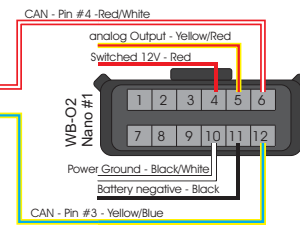

BAT

POWER GROUND
ENGINE
HEAD OR BLOCK

FUEL PUMP
B

THERMATIC FAN

TMS

HALL

INDUCTIVE

THERMATIC FAN RELAY

FUEL PUMP RELAY

COILS RELAY

INJECTORS RELAY

MAIN RELAY

IGNITION SWITCH

IGNITION COIL #1

IGNITION COIL #2

IGNITION COIL #3

IGNITION COIL #4

IGNITION COIL #5

IGNITION COIL #6

IGNITION COIL #7

IGNITION COIL #8

Blue output #1

Blue output #2

Blue output #3

Blue output #4

Blue output #5

Blue output #6

Blue output #7

Blue output #8

White input #1

White input #2

White input #3

White input #4

White input #5

White input #6

White input #7

White input #8

White input #9

White input #10

White input #11

White input #12

White input #13

White input #14

Yellow output #1

Yellow output #2

Yellow output #3

Yellow output #4

Red 12V input from relay

Red RPM signal input

White magnetic RPM signal sensor

White - CAM sync signal input

CAN A (-) LOW

CAN A (+) HI

5V para sensores

Power Ground

Battery Negative

Ignition COIL #1

Ignition COIL #2

Ignition COIL #3

Ignition COIL #4

Blue output #1

Blue output #2

Blue output #3

Blue output #4

Blue output #5

Blue output #6

Blue output #7

Blue output #8

Blue output #9

Blue output #10

Blue output #11

Blue output #12

Blue output #13

Blue output #14

Blue output #15

Blue output #16

Blue output #17

Blue output #18

Blue output #19

Blue output #20

Blue output #21

Blue output #22

Blue output #23

Blue output #24

Blue output #25

Blue output #26

Blue output #27

Blue output #28

Blue output #29

Blue output #30

Blue output #31

Blue output #32

Blue output #33

Blue output #34

Blue output #35

Blue output #36

Blue output #37

Blue output #38

Blue output #39

Blue output #40

Blue output #41

Blue output #42

Blue output #43

Blue output #44

Blue output #45

Blue output #46

Blue output #47

Blue output #48

Blue output #49

Blue output #50

Blue output #51

Blue output #52

Blue output #53

Blue output #54

Blue output #55